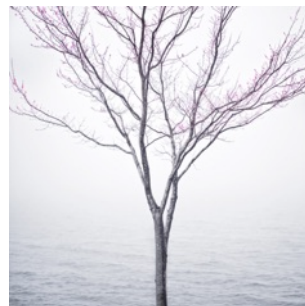

Spring Tree in Fog, Lincolnville, Maine, 2012.

C-Type
Size: 35 x 35 cm.
Edition: 3/10
€ 3.000