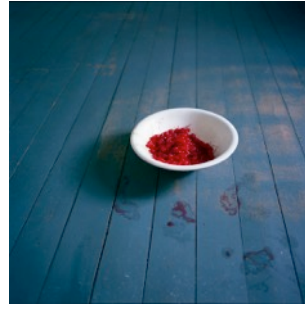

Cherries, Rockport, Maine, 2007.

C-Type
Size: 35 x 35 cm.
Edition: 7/10
€ 3.000