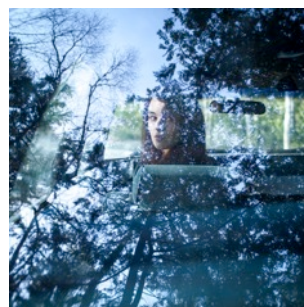

Kendall at Beauchamp, Rockport, Maine, 2014.

C-Type
Size: 35 x 35 cm.
Edition: 2/10
€ 3.000