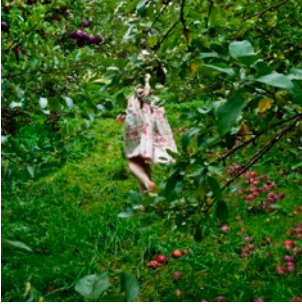

The Orchard, Warren, Maine, 2012.

C-Type

Size: 35 x 35 cm.

Edition: 3/10

€ 3.000