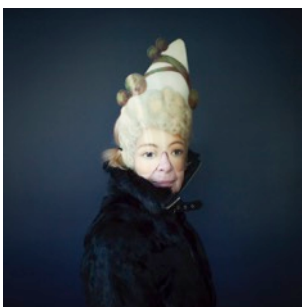

Mum and the Mask, Rockport, Maine, 2014.

C-Type
Size: 35 x 35 cm.
Edition: 5/10
€ 3.000