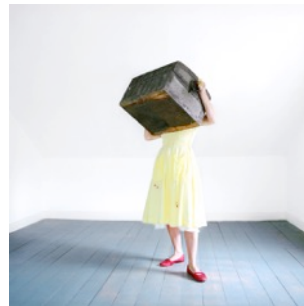

The Hope Chest, Self Portrait, Rockport, Maine, 2007.

C-Type
Size: 35 x 35 cm.
Edition: 10/10
€ 3.650