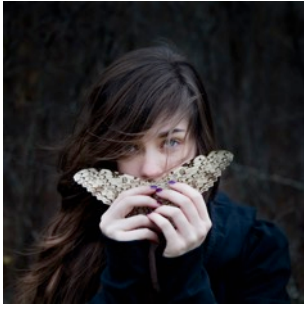

€ 3.000

***Teal Chaise, Scout, Rockport, Maine, 2014.***

C-Type

Size: 35 x 35 cm.

Edition: 2/10

€ 3.650

***White Witch Moth, Devin, Rockport, Maine, 2012.***

C-Type  
Size: 35 x 35 cm.  
Edition: 10/10  
€ 3.650