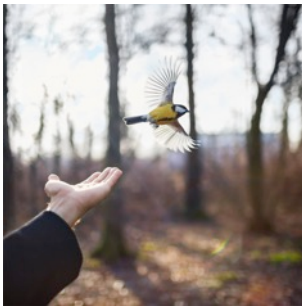

Goldfinch, St. Petersburg, Russia, 2014.

C-Type
Size: 35 x 35 cm.
Edition: 7/10
€ 3.650