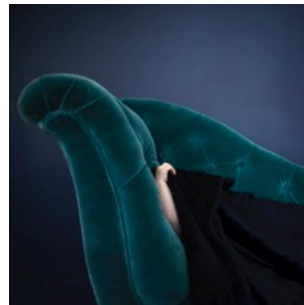

Teal Chaise, Scout, Rockport, Maine, 2014.

C-Type

Size: 35 x 35 cm.

Edition: 2/10

€ 3.650