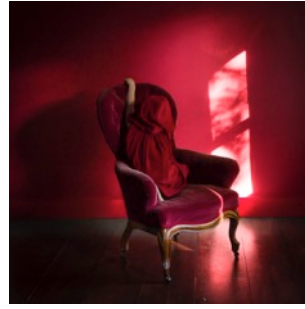

€ 3.000

***Teal Chaise, Scout, Rockport, Maine, 2014.***

C-Type

Size: 35 x 35 cm.

Edition: 2/10

€ 3.650

***White Witch Moth, Devin, Rockport, Maine, 2012.***

C-Type  
Size: 35 x 35 cm.  
Edition: 10/10  
€ 3.650