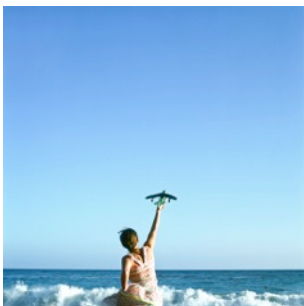

***The Honeymoon, Self Portrait, Grotto Bay, Bermuda, 2007.***

C-Type  
Size: 35 x 35 cm.  
Edition: 7/10  
€ 3.650

***Deep Bay, Self Portrait, North Shore, Bermuda, 2005.***

C-Type  
Size: 35 x 35 cm.  
Edition: 10/10  
€ 3.650