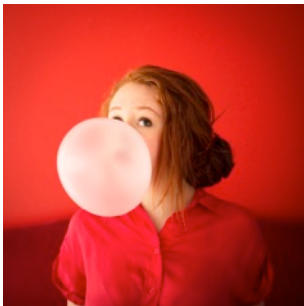

Faith & the Bubble, Rockport, Maine, 2015.

C-Type
Size: 35 x 35 cm.
Edition: 2/10
€ 3.000