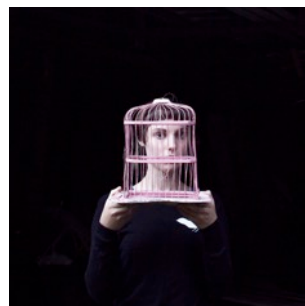

The Birdcage, Sadie, Tennants Harbor, Maine, 2013.

C-Type
Size: 35 x 35 cm.
Edition: 4/10
€ 3.000