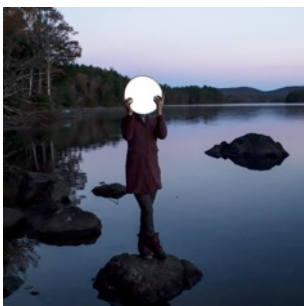

Sadie and the Moon, Lake Megunticook, Maine, 2013.

C-Type
Size: 35 x 35 cm.
Edition: 6/10
€ 3.000