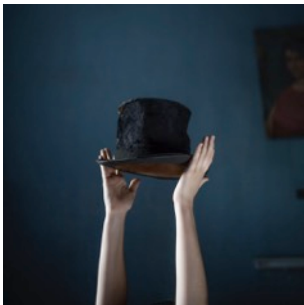

Cig Harvey's second monograph, *Gardening At Night* (Schilt Publishing, 2015) was published in conjunction with solo shows at Robert Mann Gallery, New York, Robert Klein Gallery, Boston and Paul Kopeiken Gallery, Los Angeles. The book received critical acclaim all over. *The International Wall Street Journal* said of the series, "Though the subjects and setting are familiar to us, we cannot help but feel that Cig Harvey has led us through the looking glass to a world of wonder. In the way that twilight is not quite day and not quite night, the photographs of *Gardening At Night* are stories not yet fully developed, while still capturing the unexpected yet oddly harmonious moments that surround us daily."

All prices are inclusive of VAT, correct as of August 2016. To purchase a framed print there is an additional cost of €100.

The Magician's Hat, Mirimar, Cuba, 2014.

C-Type

Size: 35 x 35 cm.

Edition: 3/10

€ 3.000